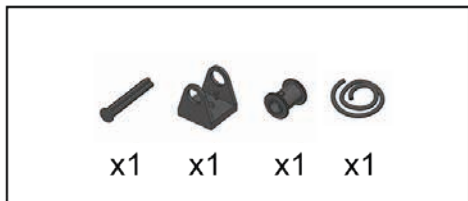

MANUAL

MYCITY

6+ PP1018
COMPATIBLE WITH OTHER BRANDS

1

3

7

x1

PP1010