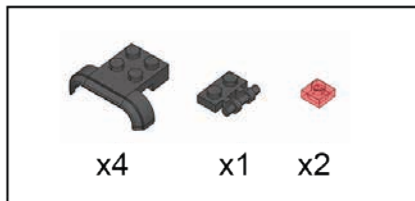

MANUAL

MYCITY

6+ PP1018
COMPATIBLE WITH OTHER BRANDS

1

3

7

x1

PP1010