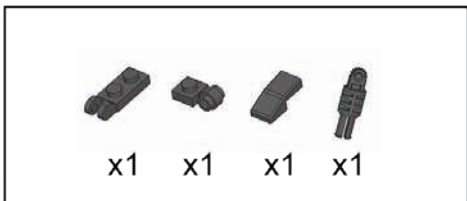

MANUAL

MYCITY

6+ PP1018
COMPATIBLE WITH OTHER BRANDS

1

3

7

x1

PP1010